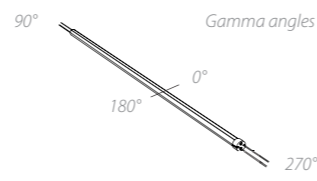

# CURVE FOTOMETRICHE PHOTOMETRIC CURVES

Archetto Space/1 strip LED

C semiplanes: 180° 0°/270° 90°  
 Sample dimension: 100 cm x 2,2 cm  
 Flow: 1108,77 lm  
 Maximum: 277,82 Cd/Klm  
 Position: C=330,00 G=3,00  
 Performance: 100,00%  
 Asymmetrical  
 CRI 93+

Archetto Space/2 strip LED

C semiplanes: 180° 0°/270° 90°  
 Sample dimension: 100 cm x 2,2 cm  
 Flow: 2217,56 lm  
 Maximum: 139,23 Cd/Klm  
 Position: C=30,00 G=177,00  
 Performance: 100,00%  
 Asymmetrical  
 CRI 93+