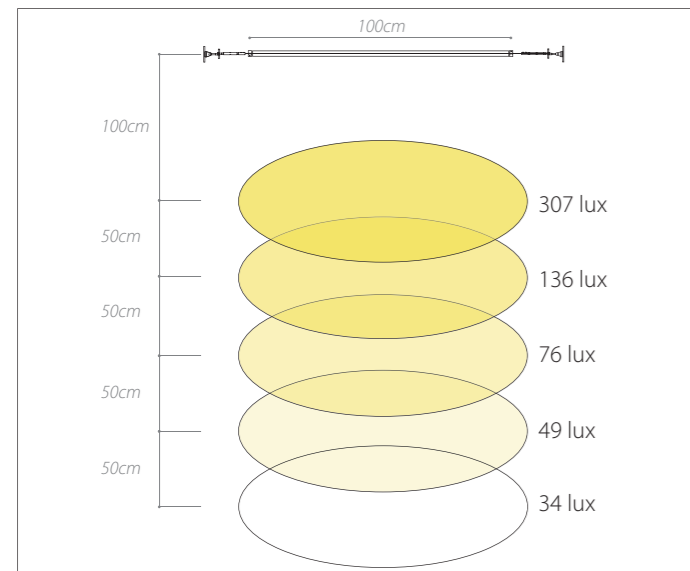

# CURVE FOTOMETRICHE PHOTOMETRIC CURVES

Archetto Space/1 strip LED

C semiplanes: 180° 0°/270° 90°  
 Sample dimension: 100 cm x 2,2 cm  
 Flow: 1108,77 lm  
 Maximum: 277,82 Cd/Klm  
 Position: C=330,00 G=3,00  
 Performance: 100,00%  
 Asymmetrical  
 CRI 93+

Archetto Space/2 strip LED

C semiplanes: 180° 0°/270° 90°  
 Sample dimension: 100 cm x 2,2 cm  
 Flow: 2217,56 lm  
 Maximum: 139,23 Cd/Klm  
 Position: C=30,00 G=177,00  
 Performance: 100,00%  
 Asymmetrical  
 CRI 93+