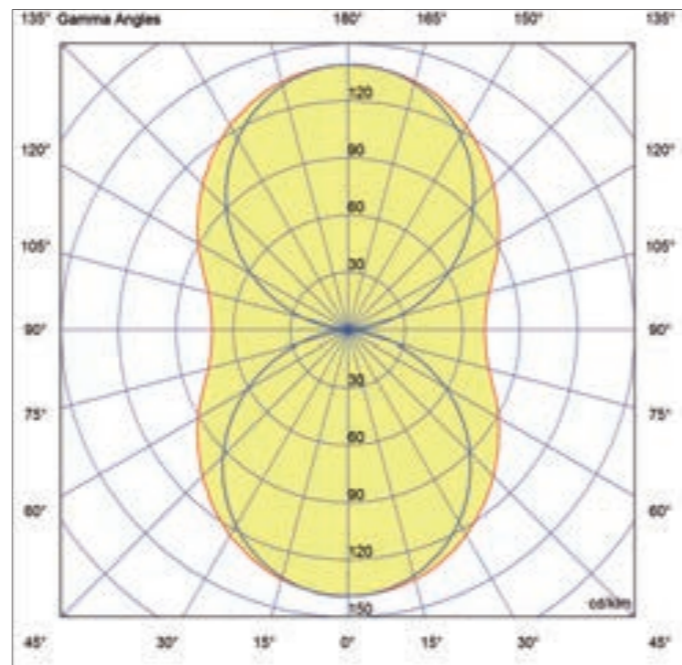

# CURVE FOTOMETRICHE PHOTOMETRIC CURVES

Archetto Space/1 strip LED

C semiplanes: 180° 0°/270° 90°  
 Sample dimension: 100 cm x 2,2 cm  
 Flow: 1108,77 lm  
 Maximum: 277,82 Cd/Klm  
 Position: C=330,00 G=3,00  
 Performance: 100,00%  
 Asymmetrical  
 CRI 93+

Archetto Space/2 strip LED

C semiplanes: 180° 0°/270° 90°  
 Sample dimension: 100 cm x 2,2 cm  
 Flow: 2217,56 lm  
 Maximum: 139,23 Cd/Klm  
 Position: C=30,00 G=177,00  
 Performance: 100,00%  
 Asymmetrical  
 CRI 93+