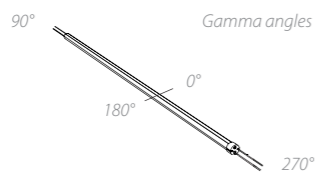

# CURVE FOTOMETRICHE PHOTOMETRIC CURVES

Archetto Space/1 strip LED

C semiplanes: 180° 0°/270° 90°  
 Sample dimension: 100 cm x 2,2 cm  
 Flow: 1108,77 lm  
 Maximum: 277,82 Cd/Klm  
 Position: C=330,00 G=3,00  
 Performance: 100,00%  
 Asymmetrical  
 CRI 93+