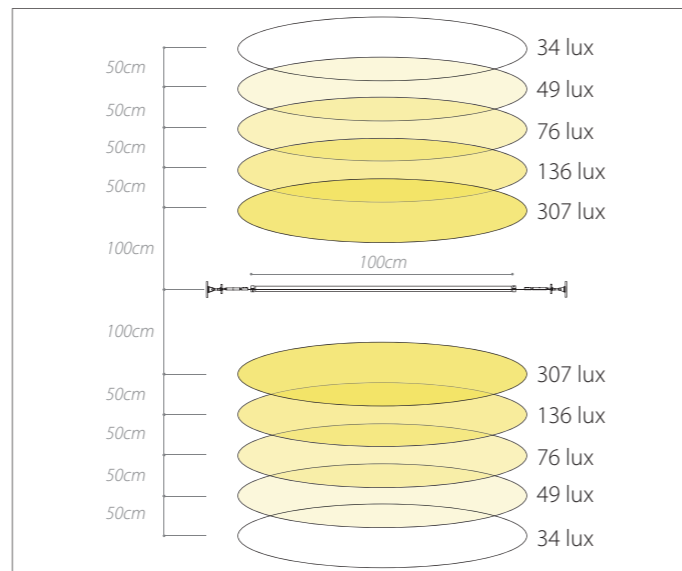

# CURVE FOTOMETRICHE PHOTOMETRIC CURVES

Archetto Space/1 strip LED

C semiplanes: 180° 0°/270° 90°  
 Sample dimension: 100 cm x 2,2 cm  
 Flow: 1108,77 lm  
 Maximum: 277,82 Cd/Klm  
 Position: C=330,00 G=3,00  
 Performance: 100,00%  
 Asymmetrical  
 CRI 93+

Archetto Space/2 strip LED

C semiplanes: 180° 0°/270° 90°  
 Sample dimension: 100 cm x 2,2 cm  
 Flow: 2217,56 lm  
 Maximum: 139,23 Cd/Klm  
 Position: C=30,00 G=177,00  
 Performance: 100,00%  
 Asymmetrical  
 CRI 93+