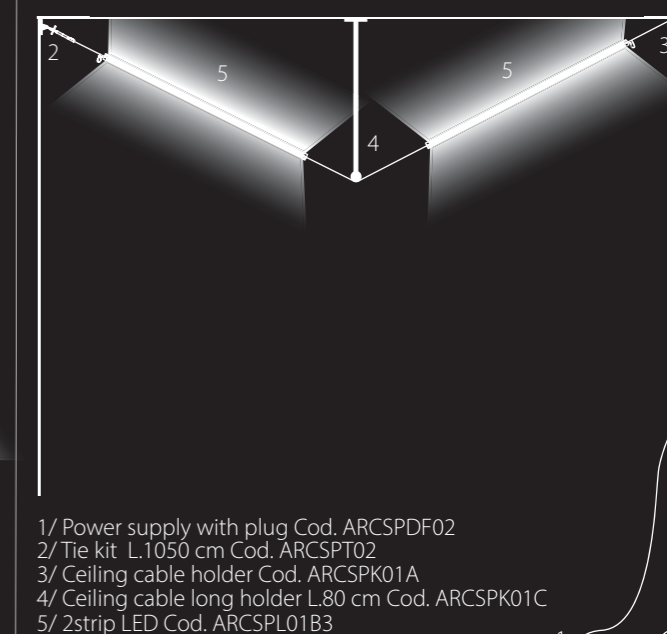

- 1/ Power supply with plug Cod. ARCSPDF02
- 2/ Tie kit L.1050 cm Cod. ARCSPT02
- 3/ Ceiling cable holder Cod. ARCSPK01A
- 4/ Ceiling cable long holder L.80 cm Cod. ARCSPK01C
- 5/ 2strip LED Cod. ARCSPL01B3