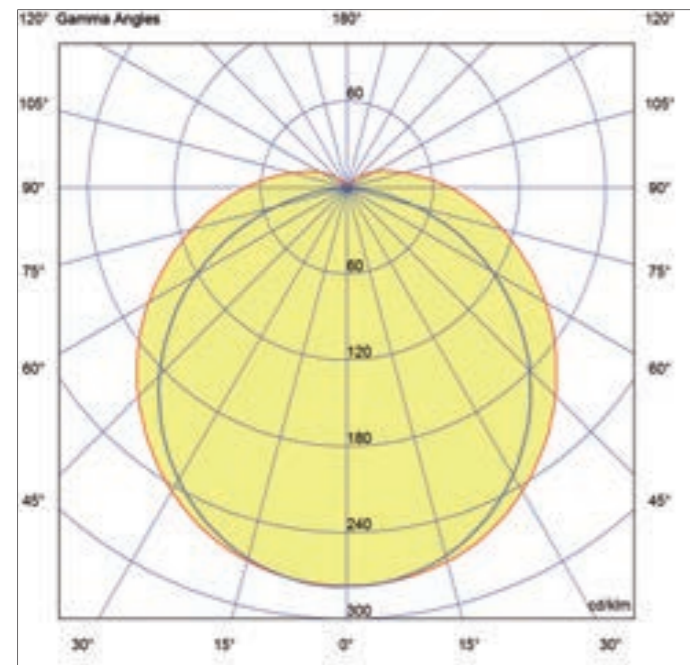

# CURVE FOTOMETRICHE PHOTOMETRIC CURVES

Archetto Space/1 strip LED

C semiplanes: 180° 0°/270° 90°  
 Sample dimension: 100 cm x 2,2 cm  
 Flow: 1108,77 lm  
 Maximum: 277,82 Cd/Klm  
 Position: C=330,00 G=3,00  
 Performance: 100,00%  
 Asymmetrical  
 CRI 93+