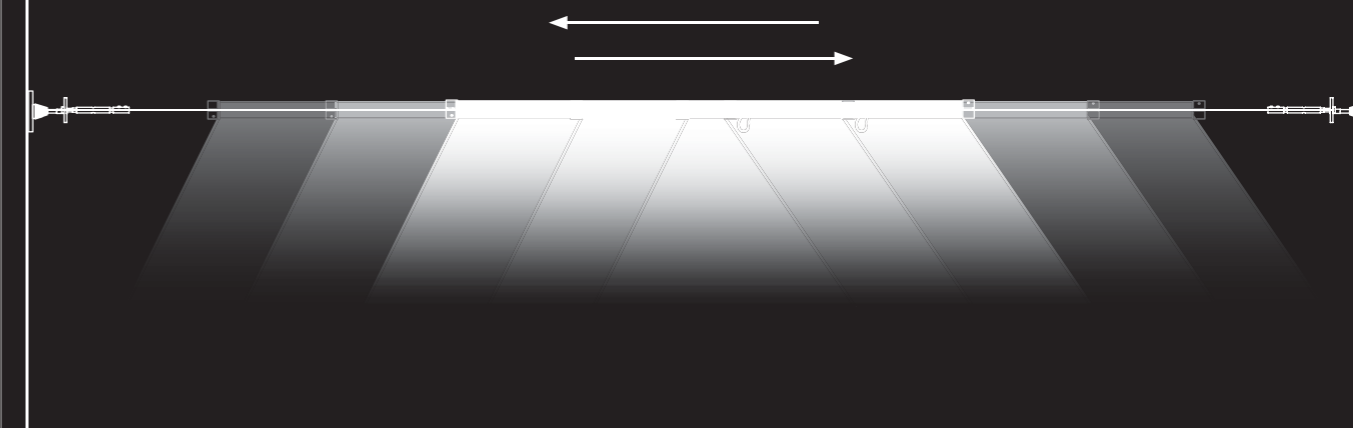

- Dim. 38x8x6 75W 24V 1-10 ARCSPDW01P
- Dim. 38x8x6 150W 24V 1-10 ARCSPDW02P
- Dim. 38x8x6 240W 24V 1-10 ARCSPDW03P
- Dim. 36x15x6 320W 24V 1-10 ARCSPDW04P
- Dim. 36x15x6 480W 24V 1-10 ARCSPDW05P

Alimentatori remoti con piastra/Remote power supplies with plate

- Dim. 14x6,5x3,5 75W 24V 1-10 ARCSPDR01P
- Dim. 22x7x3,5 150W 24V 1-10 ARCSPDR02P
- Dim. 25x7x4 240W 24V 1-10 ARCSPDR03P
- Dim. 25,5x9x4,5 320W 24V 1-10 ARCSPDR04P
- Dim. 26,5x12,5x4,5 480W 24V 1-10 ARCSPDR05P

Alimentatori per soluzioni con spina bianco opaco/
Plug solutions power supplies with matt white case

- Dim. 31x8x6 75W 24V ARCSPDF01
- Dim. 31x15x6 150W 24V ARCSPDF02
- Dim. 31x15x6 240W 24V ARCSPDF03

Dimmer radio incluso/Dimmer radio included
*Controller bluetooth a richiesta/ Bluetooth's controller on demand

- Dim. 7,5x3x6,5 60W 24V ON/OFF ARCSPDF04

Centralina per dimmerazione Push/Control unit for dimming Push

- Dim. 4,4x5,7x1,9 max240W 24V ARCSPDIMPUSH
- Da abbinare ad ogni alimentatori ON/OFF con scatola o remoti. La centralina verrà integrata nello stesso contenitore degli alimentatori con scatola.
- Combined with any ON / OFF power supplies with box or remote.
- The control unit will be integrated in the same container as the power supplies with box.

I segmenti luminosi possono scorrere lungo i cavi d'acciaio/ Light's segments can slide on the cables

- 1/ Power supply with case Cod. ARCSPDW01
- 2/ Ceiling cable holder Cod. ARCSPK01B
- 3/ Tie kit L.1050 cm Cod. ARCSPT02
- 4/ 1strip LED Cod. ARCSPL01M3
- 5/ 2strip LED Cod. ARCSPL01B3